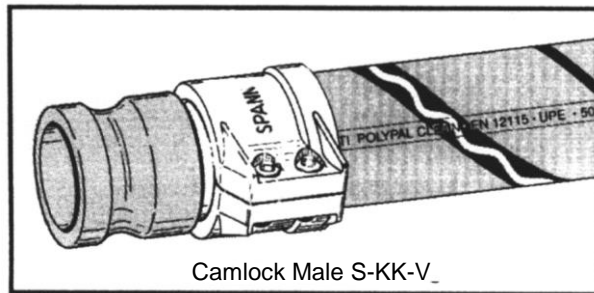

271 b - 5.09

HOSE COUPLINGS

Acc. Norm EN 14420
with Hose Safety Clamps

especially fit for "Polypal-Clean" and
other Chemical Hoses

Tank Truck Coupling Male Part VKS

Tank Truck Female MKS

Male Thread SN2

Female, rotating SB2

Camlock Male S-KK-V

Camlock Female S-KK-M

MALE THREAD HOSE COUPL EN14420-3

FEMALE ,rotating EN 14420-3

Rotating Flange DIN,ASA „SF2“

Clamp-Coupling , Hygienic

Technische Änderungen vorbehalten