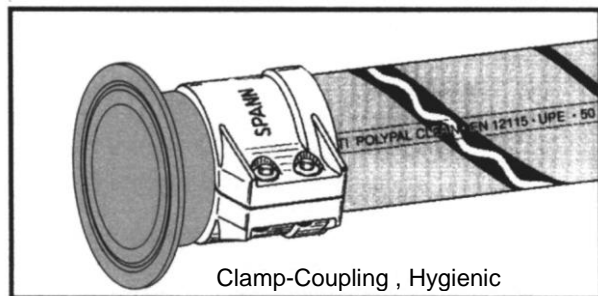

271 b - 5.09

HOSE COUPLINGS

Acc. Norm EN 14420
with Hose Safety Clamps

especially fit for "Polypal-Clean" and
other Chemical Hoses

Tank Truck Coupling Male Part VKS

Tank Truck Female MKS

Male Thread SN2

Female, rotating SB2

Camlock Male S-KK-V

Camlock Female S-KK-M

MALE THREAD HOSE COUPL EN14420-3

FEMALE ,rotating EN 14420-3

Rotating Flange DIN,ASA „SF2“

Clamp-Coupling , Hygienic

Technische Änderungen vorbehalten