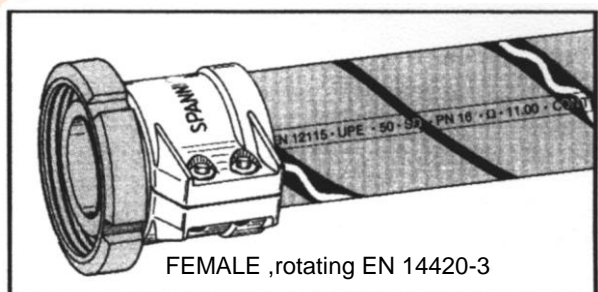

271 b - 5.09

HOSE COUPLINGS

Acc. Norm EN 14420
with Hose Safety Clamps

especially fit for "Polypal-Clean" and
other Chemical Hoses

Tank Truck Coupling Male Part VKS

Tank Truck Female MKS

Male Thread SN2

Female, rotating SB2

Camlock Male S-KK-V

Camlock Female S-KK-M

MALE THREAD HOSE COUPL EN14420-3

FEMALE ,rotating EN 14420-3

Rotating Flange DIN,ASA „SF2“

Clamp-Coupling , Hygienic

Technische Änderungen vorbehalten