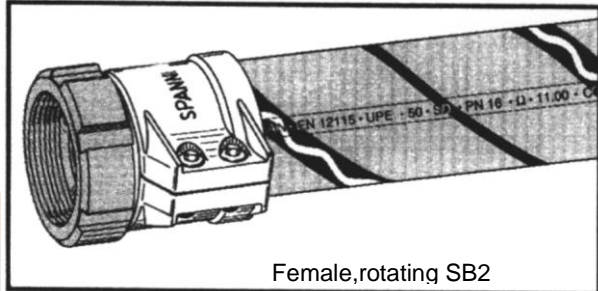

271 b - 5.09

HOSE COUPLINGS

Acc. Norm EN 14420
with Hose Safety Clamps

especially fit for "Polypal-Clean" and
other Chemical Hoses

Tank Truck Coupling Male Part VKS

Tank Truck Female MKS

Male Thread SN2

Female, rotating SB2

Camlock Male S-KK-V

Camlock Female S-KK-M

MALE THREAD HOSE COUPL EN14420-3

FEMALE ,rotating EN 14420-3

Rotating Flange DIN,ASA „SF2“

Clamp-Coupling , Hygienic

Technische Änderungen vorbehalten