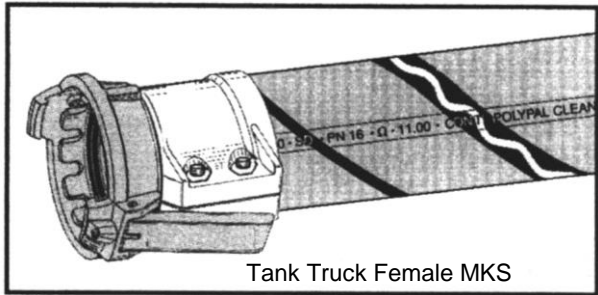

271 b - 5.09

HOSE COUPLINGS

Acc. Norm EN 14420
with Hose Safety Clamps

especially fit for "Polypal-Clean" and
other Chemical Hoses

Tank Truck Coupling Male Part VKS

Tank Truck Female MKS

Male Thread SN2

Female, rotating SB2

Camlock Male S-KK-V

Camlock Female S-KK-M

MALE THREAD HOSE COUPL EN14420-3

FEMALE ,rotating EN 14420-3

Rotating Flange DIN,ASA „SF2“

Clamp-Coupling , Hygienic

Technische Änderungen vorbehalten