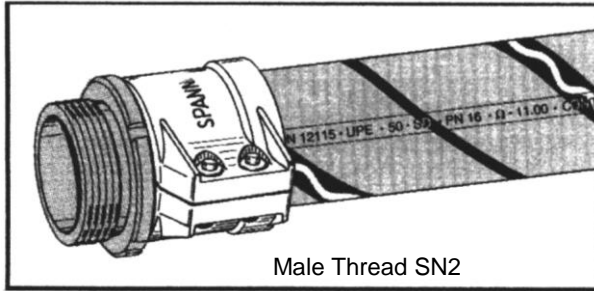

271 b - 5.09

HOSE COUPLINGS

Acc. Norm EN 14420
with Hose Safety Clamps

especially fit for "Polypal-Clean" and
other Chemical Hoses

Tank Truck Coupling Male Part VKS

Tank Truck Female MKS

Male Thread SN2

Female, rotating SB2

Camlock Male S-KK-V

Camlock Female S-KK-M

MALE THREAD HOSE COUPL EN14420-3

FEMALE ,rotating EN 14420-3

Rotating Flange DIN,ASA „SF2“

Clamp-Coupling , Hygienic

Technische Änderungen vorbehalten