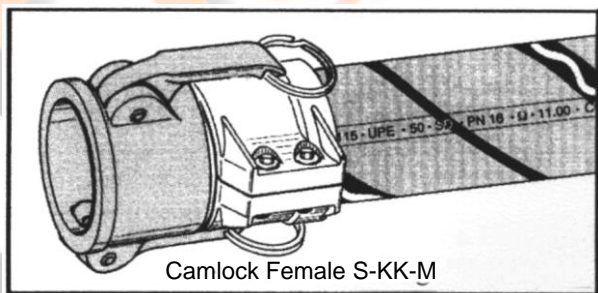

271 b - 5.09

HOSE COUPLINGS

Acc. Norm EN 14420
with Hose Safety Clamps

especially fit for "Polypal-Clean" and
other Chemical Hoses

Tank Truck Coupling Male Part VKS

Tank Truck Female MKS

Male Thread SN2

Female, rotating SB2

Camlock Male S-KK-V

Camlock Female S-KK-M

MALE THREAD HOSE COUPL EN14420-3

FEMALE ,rotating EN 14420-3

Rotating Flange DIN,ASA „SF2“

Clamp-Coupling , Hygienic

Technische Änderungen vorbehalten