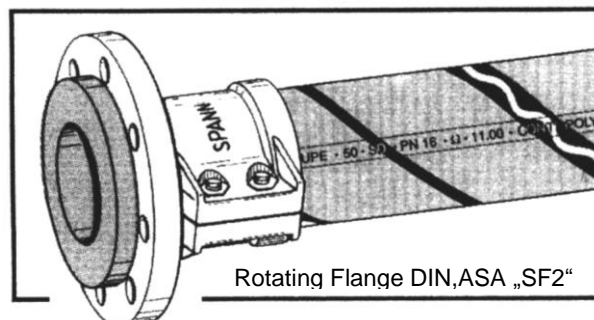

271 b - 5.09

HOSE COUPLINGS

Acc. Norm EN 14420
with Hose Safety Clamps

especially fit for "Polypal-Clean" and
other Chemical Hoses

Tank Truck Coupling Male Part VKS

Tank Truck Female MKS

Male Thread SN2

Female, rotating SB2

Camlock Male S-KK-V

Camlock Female S-KK-M

MALE THREAD HOSE COUPL EN14420-3

FEMALE ,rotating EN 14420-3

Rotating Flange DIN,ASA „SF2“

Clamp-Coupling , Hygienic

Technische Änderungen vorbehalten