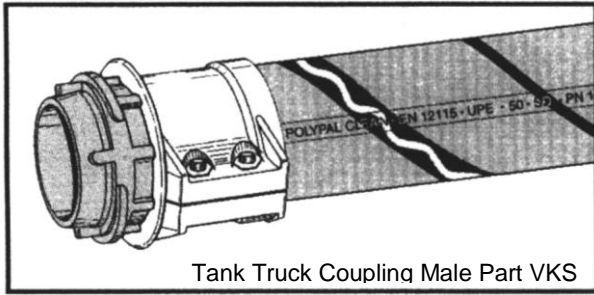

271 b - 5.09

HOSE COUPLINGS

Acc. Norm EN 14420
with Hose Safety Clamps

especially fit for "Polypal-Clean" and
other Chemical Hoses

Tank Truck Coupling Male Part VKS

Tank Truck Female MKS

Male Thread SN2

Female, rotating SB2

Camlock Male S-KK-V

Camlock Female S-KK-M

MALE THREAD HOSE COUPL EN14420-3

FEMALE ,rotating EN 14420-3

Rotating Flange DIN,ASA „SF2“

Clamp-Coupling , Hygienic

Technische Änderungen vorbehalten