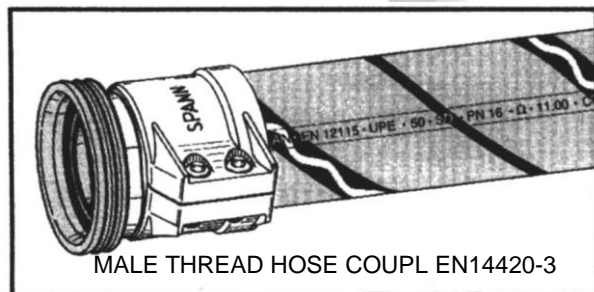

271 b - 5.09

HOSE COUPLINGS

Acc. Norm EN 14420
with Hose Safety Clamps

especially fit for "Polypal-Clean" and
other Chemical Hoses

Tank Truck Coupling Male Part VKS

Tank Truck Female MKS

Male Thread SN2

Female, rotating SB2

Camlock Male S-KK-V

Camlock Female S-KK-M

MALE THREAD HOSE COUPL EN14420-3

FEMALE ,rotating EN 14420-3

Rotating Flange DIN,ASA „SF2“

Clamp-Coupling , Hygienic

Technische Änderungen vorbehalten